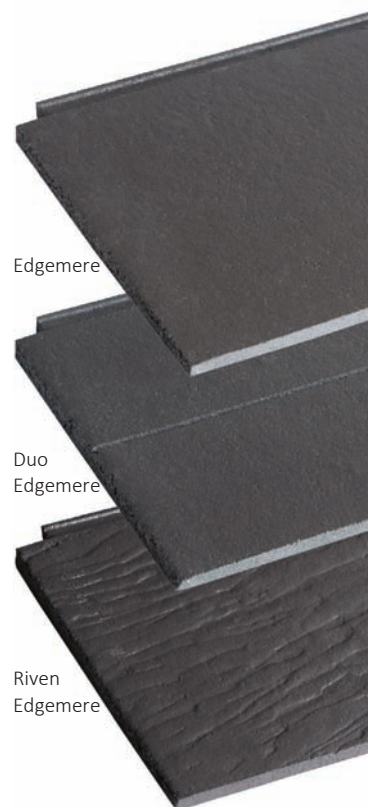

Yes, with Edgemere, you can have that slate-like appearance on the roof- but at a much reduced cost, allowing you to spend more on the internal specs of the house.

So, why not send for the brand new Edgemere 2014 brochure just out and see for yourself the enormous benefits this superb range of tiles can offer you? It's full of new photography, and valuable cross-sector case studies including education, health care and social housing - and much, much more.

It so easy to get your copy of this stunning new brochure. Simply email us at **info@marleyeternit.co.uk** or complete the personalised faxback form enclosed with this letter and fax or post it back to us in the Freepost envelope provided. No stamp is necessary.

Alternatively, if it's more convenient, please visit **www.marleyeternit.co.uk/edgemere** to see the detailed product information, with loads of case studies and literature, plus a samples service.

With warm regards,

Gavin White
Product Manager

P.S. Don't forget. Edgemere tiles will give you a superb roof at a greatly reduced cost. This will allow you to use more of your budget internally. All the information you will need is in our brand new brochure. Send for your FREE copy today.

Edgemere

Duo
Edgemere

Riven
Edgemere

an **etex** company